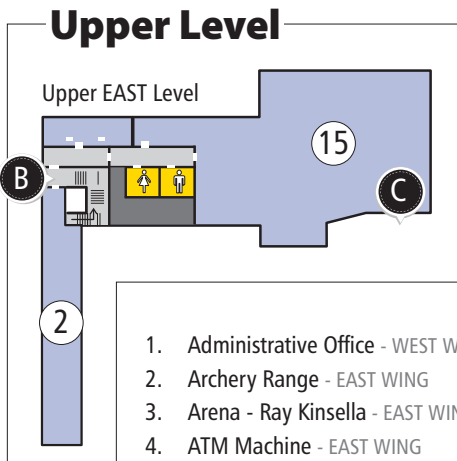

fun people seeking a lifestyle that includes health and wellness. The RA community represents the “real” social network by providing sport, recreation, health and meeting opportunities for members and guests. Delivered in a safe environment that values fun, respect and excellence, the RA members celebrate in a social atmosphere with a new story created each day. The RA Centre offers visitors the Fieldhouse Bar & Grill and Sundeck, a range of conference rooms for meetings, weddings and banquets all supported by a great menu designed by our Executive Chef.

East Wing Central Link West Wing

- Washrooms
- Locker Rooms
- Elevator / Lift

- | | | |
|--|---|---|
| 1. Administrative Office - WEST WING | 12. Dojo - EAST WING | 23. Physio & Massage Therapy Clinic - EAST WING |
| 2. Archery Range - EAST WING | 13. East Locker Rooms - EAST WING | 24. Racquetball Courts - EAST WING |
| 3. Arena - Ray Kinsella - EAST WING | 14. Event & Conference Office - WEST WING | 25. Recreation Sport & Fitness Office - WEST WING |
| 4. ATM Machine - EAST WING | 15. Fieldhouse Restaurant - EAST WING | 26. Squash Courts - EAST WING |
| 5. Badminton Courts - EAST WING | 16. Gun Range - CENTRAL LINK | 27. Squash Gallery - EAST WING |
| 6. Canada Room - WEST WING | 17. LifeFIT Fitness Centre - CENTRAL LINK | 28. Sundeck Patio - EAST WING |
| 7. Central Locker Rooms - CENTRAL LINK | 18. LifeFIT Studio - CENTRAL LINK | 29. The Chartwell Curling Lounge - CENTRAL LINK |
| 8. Clark Hall - WEST WING | 19. Member Services Desk - EAST WING | 30. West Gymnasium - WEST WING |
| 9. Courtside A - EAST WING | 20. Outdoor Pool - WEST WING | 31. West Locker Rooms - WEST WING |
| 10. Courtside B - EAST WING | 21. Outaouais Room - EAST WING | |
| 11. Curling Rink - CENTRAL LINK | 22. Photo Studio - EAST WING | |

Located on the RA's front lawn are 4 Softball Diamonds, 3 Soccer Fields [2 grass & 1 turf (under dome in winter)] and 2 Beach Volleyball Courts.