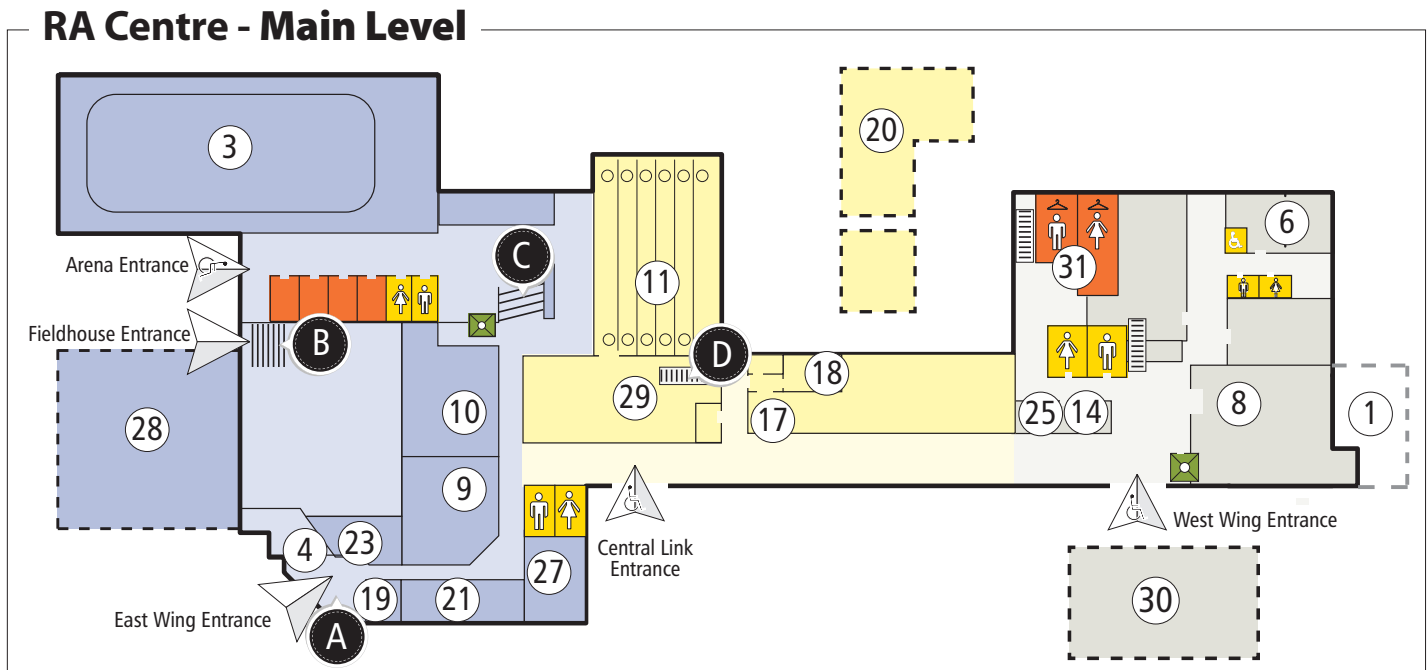

fun people seeking a lifestyle that includes health and wellness. The RA community represents the “real” social network by providing sport, recreation, health and meeting opportunities for members and guests. Delivered in a safe environment that values fun, respect and excellence, the RA members celebrate in a social atmosphere with a new story created each day. The RA Centre offers visitors the Fieldhouse Bar & Grill and Sundeck, a range of conference rooms for meetings, weddings and banquets all supported by a great menu designed by our Executive Chef.

East Wing Central Link West Wing

- Washrooms
- Locker Rooms
- Elevator / Lift

- | | | |
|--|---|---|
| 1. Administrative Office - WEST WING | 12. Dojo - EAST WING | 23. Physio & Massage Therapy Clinic - EAST WING |
| 2. Archery Range - EAST WING | 13. East Locker Rooms - EAST WING | 24. Racquetball Courts - EAST WING |
| 3. Arena - Ray Kinsella - EAST WING | 14. Event & Conference Office - WEST WING | 25. Recreation Sport & Fitness Office - WEST WING |
| 4. ATM Machine - EAST WING | 15. Fieldhouse Restaurant - EAST WING | 26. Squash Courts - EAST WING |
| 5. Badminton Courts - EAST WING | 16. Gun Range - CENTRAL LINK | 27. Squash Gallery - EAST WING |
| 6. Canada Room - WEST WING | 17. LifeFIT Fitness Centre - CENTRAL LINK | 28. Sundeck Patio - EAST WING |
| 7. Central Locker Rooms - CENTRAL LINK | 18. LifeFIT Studio - CENTRAL LINK | 29. The Chartwell Curling Lounge - CENTRAL LINK |
| 8. Clark Hall - WEST WING | 19. Member Services Desk - EAST WING | 30. West Gymnasium - WEST WING |
| 9. Courtside A - EAST WING | 20. Outdoor Pool - WEST WING | 31. West Locker Rooms - WEST WING |
| 10. Courtside B - EAST WING | 21. Outaouais Room - EAST WING | |
| 11. Curling Rink - CENTRAL LINK | 22. Photo Studio - EAST WING | |