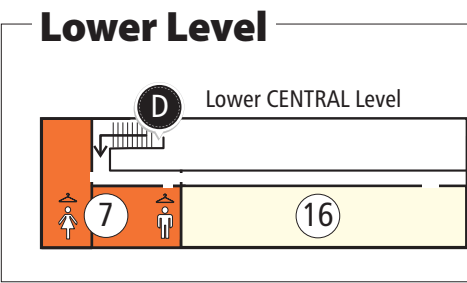

Welcome to the RA Centre

The Recreation Association of the Public Service of Canada (best known as the RA or RA Centre) operates the largest private not-for-profit recreation and leisure facility in Ottawa operating for over 70 years. With over 22,000 members, there is no other operation in Ottawa that matches the scope of activities and membership of the RA. The RA offers over 50 member activities including an extensive range of sports, recreation, fitness and leisure for individuals of all ages. Being a member of the RA is like having a second home and family. Our members are dedicated, social and

fun people seeking a lifestyle that includes health and wellness. The RA community represents the “real” social network by providing sport, recreation, health and meeting opportunities for members and guests. Delivered in a safe environment that values fun, respect and excellence, the RA members celebrate in a social atmosphere with a new story created each day. The RA Centre offers visitors the Fieldhouse Bar & Grill and Sundeck, a range of conference rooms for meetings, weddings and banquets all supported by a great menu designed by our Executive Chef.

East Wing   Central Link   West Wing

- Washrooms
- Locker Rooms
- Elevator / Lift

1. Administrative Office - WEST WING	12. Dojo - EAST WING	23. Physio & Massage Therapy Clinic - EAST WING
2. Archery Range - EAST WING	13. East Locker Rooms - EAST WING	24. Racquetball Courts - EAST WING
3. Arena - Ray Kinsella - EAST WING	14. Event & Conference Office - WEST WING	25. Recreation Sport & Fitness Office - WEST WING
4. ATM Machine - EAST WING	15. Fieldhouse Restaurant - EAST WING	26. Squash Courts - EAST WING
5. Badminton Courts - EAST WING	16. Gun Range - CENTRAL LINK	27. Squash Gallery - EAST WING
6. Canada Room - WEST WING	17. LifeFIT Fitness Centre - CENTRAL LINK	28. Sundeck Patio - EAST WING
7. Central Locker Rooms - CENTRAL LINK	18. LifeFIT Studio - CENTRAL LINK	29. The Chartwell Curling Lounge - CENTRAL LINK
8. Clark Hall - WEST WING	19. Member Services Desk - EAST WING	30. West Gymnasium - WEST WING
9. Courtside A - EAST WING	20. Outdoor Pool - WEST WING	31. West Locker Rooms - WEST WING
10. Courtside B - EAST WING	21. Outaouais Room - EAST WING	
11. Curling Rink - CENTRAL LINK	22. Photo Studio - EAST WING	

Located on the RA's front lawn are 4 Softball Diamonds, 3 Soccer Fields [2 grass & 1 turf (under dome in winter)] and 2 Beach Volleyball Courts.