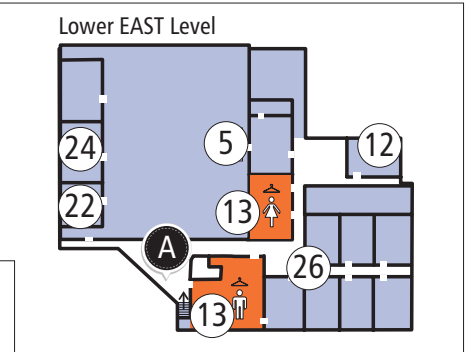

East Wing Central Link West Wing

- Washrooms
- Locker Rooms
- Elevator / Lift

- | | | |
|--|---|---|
| 1. Administrative Office - WEST WING | 12. Dojo - EAST WING | 23. Physio & Massage Therapy Clinic - EAST WING |
| 2. Archery Range - EAST WING | 13. East Locker Rooms - EAST WING | 24. Racquetball Courts - EAST WING |
| 3. Arena - Ray Kinsella - EAST WING | 14. Event & Conference Office - WEST WING | 25. Recreation Sport & Fitness Office - WEST WING |
| 4. ATM Machine - EAST WING | 15. Fieldhouse Restaurant - EAST WING | 26. Squash Courts - EAST WING |
| 5. Badminton Courts - EAST WING | 16. Gun Range - CENTRAL LINK | 27. Squash Gallery - EAST WING |
| 6. Canada Room - WEST WING | 17. LifeFIT Fitness Centre - CENTRAL LINK | 28. Sundeck Patio - EAST WING |
| 7. Central Locker Rooms - CENTRAL LINK | 18. LifeFIT Studio - CENTRAL LINK | 29. The Chartwell Curling Lounge - CENTRAL LINK |
| 8. Clark Hall - WEST WING | 19. Member Services Desk - EAST WING | 30. West Gymnasium - WEST WING |
| 9. Courtside A - EAST WING | 20. Outdoor Pool - WEST WING | 31. West Locker Rooms - WEST WING |
| 10. Courtside B - EAST WING | 21. Outaouais Room - EAST WING | |
| 11. Curling Rink - CENTRAL LINK | 22. Photo Studio - EAST WING | |