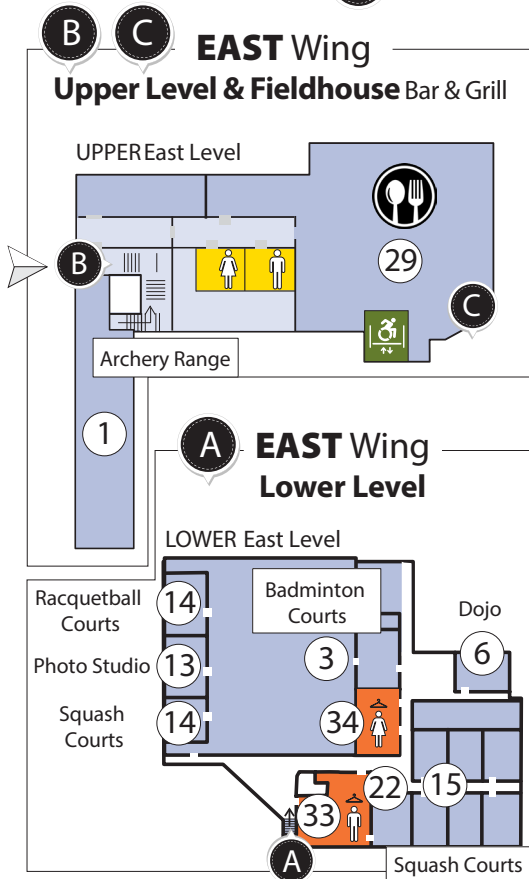

East Wing

Central Link

West Wing

House of Sport

RA Centre - Main Level

1. Archery Range - EAST WING (Upper Level)
 2. Curling Centre- EAST WING
 3. Badminton Courts - EAST WING (Lower Level)
 4. Table Tennis - CENTRAL LINK
 5. Pickleball Courts- CENTRAL LINK
 6. Dojo - EAST WING (Lower Level)
 7. Gun Range - CENTRAL LINK (Lower Level)
 8. West Gymnasium - WEST WING
 9. LifeFIT Fitness Centre - CENTRAL LINK
 10. GorupFIT Studio A - CENTRAL LINK
 11. GroupFIT Studio B - EAST WING
 12. Outdoor Pool - WEST WING
 13. Photo Studio - EAST WING (Lower Level)
 14. Racquetball Courts - EAST WING (Lower Level)
 15. Squash Courts - EAST WING (Lower Level)
 16. Squash Gallery - EAST WING
- Meeting Rooms**
17. Clark Hall - WEST WING
 18. Courtside A - EAST WING
 19. Courtside B - EAST WING
 20. MP Lundy Board Room - WEST WING (Upper Level)
 21. Acera Town Hall 1 & 2- WEST WING
 22. Lower East Meeting Room- EAST WING (Lower Level)
 23. CCE Meeting Room- EAST WING

- Offices**
24. Guest Services Desk - EAST WING
 25. Event & Conference Office - WEST WING

- House of sport**
26. House of Sport Concierge - WEST WING

- Services**
27. ATM Machine - EAST WING
 28. Scotty's Corner Cafe - WEST WING
 29. Fieldhouse Restaurant - EAST WING (Upper Level)
 30. Sundeck Patio - EAST WING (Seasonal)
 31. 360 Concussion Care - EAST WING (Upper Level)
 32. Capital Sports- EAST WING
 33. East Locker Rooms - EAST WING (Lower Level)
 34. Central Locker Rooms - CENTRAL LINK (Lower Level)
 35. West Locker Room - WEST WING

Food & Drinks	Locker Rooms
Washrooms	Barrier Free & Inclusive Locker Rooms
Barrier Free & Inclusive Washroom	Inclusive Locker Rooms

Accessible Entrance
Access to Lower or Upper Level
Elevator / Lift