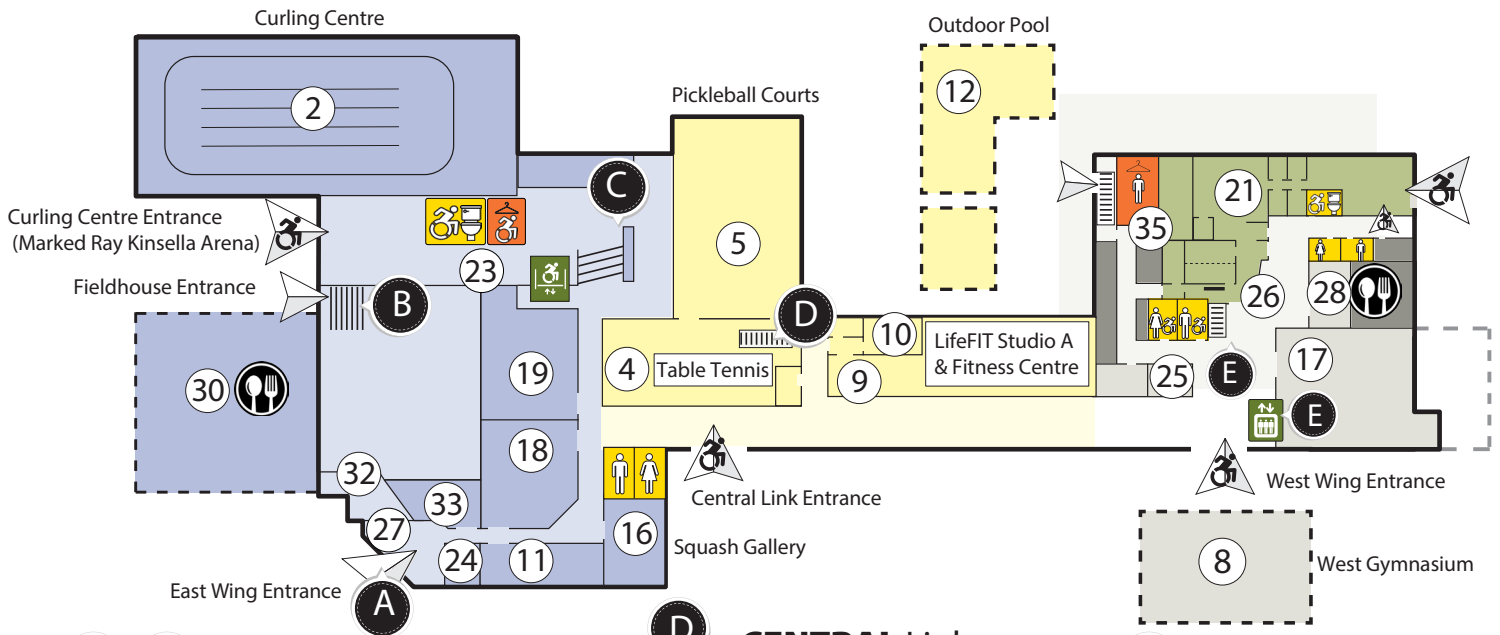

East Wing

Central Link

West Wing

House of Sport

RA Centre - Main Level

1. Archery Range - EAST WING (Upper Level)
 2. Curling Centre- EAST WING
 3. Badminton Courts - EAST WING (Lower Level)
 4. Table Tennis - CENTRAL LINK
 5. Pickleball Courts- CENTRAL LINK
 6. Dojo - EAST WING (Lower Level)
 7. Gun Range - CENTRAL LINK (Lower Level)
 8. West Gymnasium - WEST WING
 9. LifeFIT Fitness Centre - CENTRAL LINK
 10. GorupFIT Studio A - CENTRAL LINK
 11. GroupFIT Studio B - EAST WING
 12. Outdoor Pool - WEST WING
 13. Photo Studio - EAST WING (Lower Level)
 14. Racquetball Courts - EAST WING (Lower Level)
 15. Squash Courts - EAST WING (Lower Level)
 16. Squash Gallery - EAST WING
- Meeting Rooms**
17. Clark Hall - WEST WING
 18. Courtside A - EAST WING
 19. Courtside B - EAST WING
 20. MP Lundy Board Room - WEST WING (Upper Level)
 21. Acera Town Hall 1 & 2- WEST WING
 22. Lower East Meeting Room- EAST WING (Lower Level)
 23. CCE Meeting Room- EAST WING

- Offices**
24. Guest Services Desk - EAST WING
 25. Event & Conference Office - WEST WING

- House of sport**
26. House of Sport Concierge - WEST WING

- Services**
27. ATM Machine - EAST WING
 28. Scotty's Corner Cafe - WEST WING
 29. Fieldhouse Restaurant - EAST WING (Upper Level)
 30. Sundeck Patio - EAST WING (Seasonal)
 31. 360 Concussion Care - EAST WING (Upper Level)
 32. Capital Sports- EAST WING
 33. East Locker Rooms - EAST WING (Lower Level)
 34. Central Locker Rooms - CENTRAL LINK (Lower Level)
 35. West Locker Room - WEST WING

Food & Drinks	Locker Rooms
Washrooms	Barrier Free & Inclusive Locker Rooms
Barrier Free & Inclusive Washroom	Inclusive Locker Rooms

Accessible Entrance
Access to Lower or Upper Level
Elevator / Lift