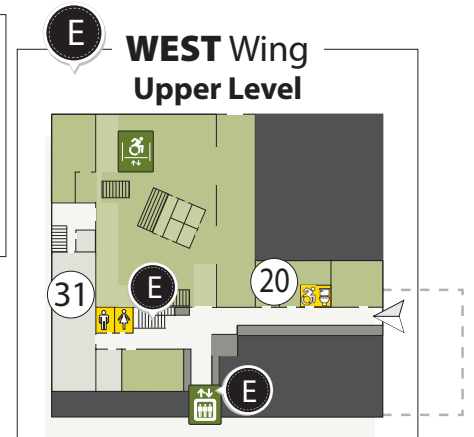

East Wing

Central Link

West Wing

House of Sport

RA Centre - Main Level

1. Archery Range - EAST WING (Upper Level)
 2. Curling Centre- EAST WING
 3. Badminton Courts - EAST WING (Lower Level)
 4. Table Tennis - CENTRAL LINK
 5. Pickleball Courts- CENTRAL LINK
 6. Dojo - EAST WING (Lower Level)
 7. Gun Range - CENTRAL LINK (Lower Level)
 8. West Gymnasium - WEST WING
 9. LifeFIT Fitness Centre - CENTRAL LINK
 10. GorupFIT Studio A - CENTRAL LINK
 11. GroupFIT Studio B - EAST WING
 12. Outdoor Pool - WEST WING
 13. Photo Studio - EAST WING (Lower Level)
 14. Racquetball Courts - EAST WING (Lower Level)
 15. Squash Courts - EAST WING (Lower Level)
 16. Squash Gallery - EAST WING
- Meeting Rooms**
17. Clark Hall - WEST WING
 18. Courtside A - EAST WING
 19. Courtside B - EAST WING
 20. MP Lundy Board Room - WEST WING (Upper Level)
 21. Acera Town Hall 1 & 2- WEST WING
 22. Lower East Meeting Room- EAST WING (Lower Level)
 23. CCE Meeting Room- EAST WING

- Offices**
24. Guest Services Desk - EAST WING
 25. Event & Conference Office - WEST WING

- House of sport**
26. House of Sport Concierge - WEST WING

- Services**
27. ATM Machine - EAST WING
 28. Scotty's Corner Cafe - WEST WING
 29. Fieldhouse Restaurant - EAST WING (Upper Level)
 30. Sundeck Patio - EAST WING (Seasonal)
 31. 360 Concussion Care - EAST WING (Upper Level)
 32. Capital Sports- EAST WING
 33. East Locker Rooms - EAST WING (Lower Level)
 34. Central Locker Rooms - CENTRAL LINK (Lower Level)
 35. West Locker Room - WEST WING

Food & Drinks	Locker Rooms
Washrooms	Barrier Free & Inclusive Locker Rooms
Barrier Free & Inclusive Washroom	Inclusive Locker Rooms

Accessible Entrance
Access to Lower or Upper Level
Elevator / Lift