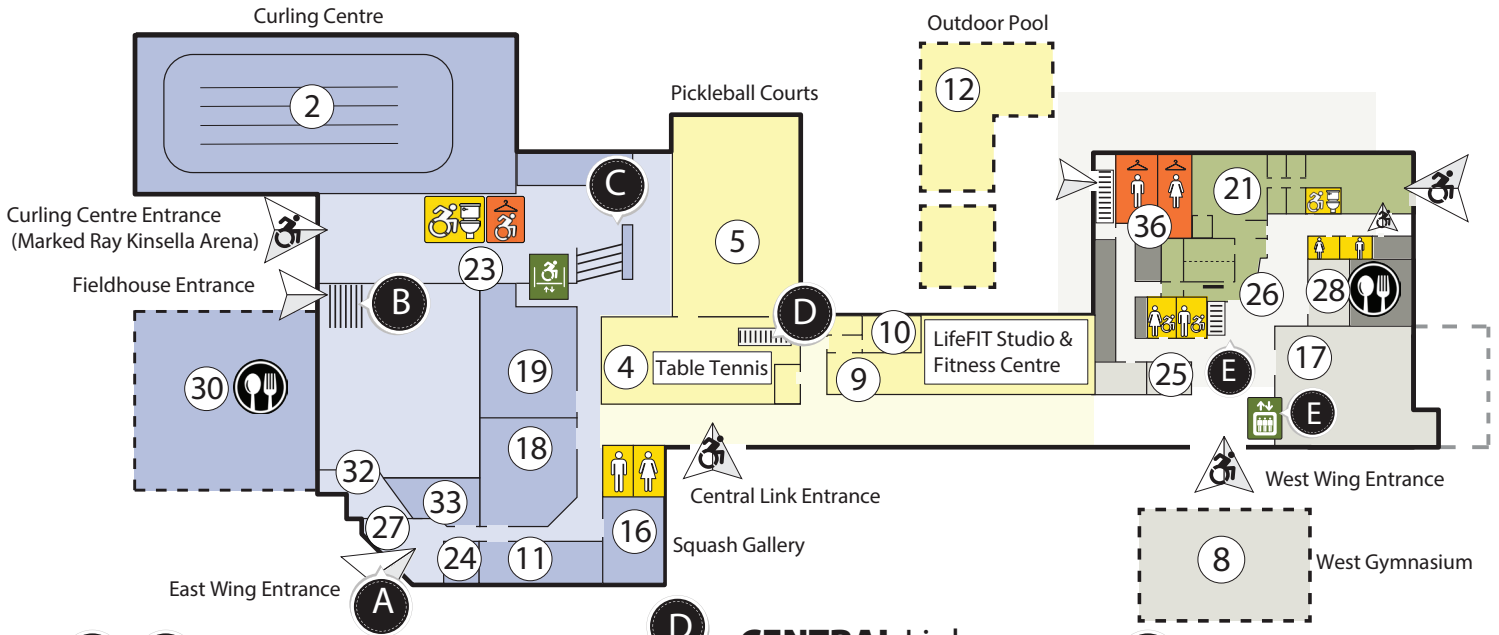

Welcome to the RA Centre

East Wing

Central Link

West Wing

House of Sport

RA Centre - Main Level

1. Archery Range - EAST WING (Upper Level)
 2. Curling Centre- EAST WING
 3. Badminton Courts - EAST WING (Lower Level)
 4. Table Tennis - CENTRAL LINK
 5. Pickleball Courts- CENTRAL LINK
 6. Dojo - EAST WING (Lower Level)
 7. Gun Range - CENTRAL LINK (Lower Level)
 8. West Gymnasium - WEST WING
 9. LifeFIT Fitness Centre - CENTRAL LINK
 10. LifeFIT Studio - CENTRAL LINK
 11. Outaouais Room - EAST WING
 12. Outdoor Pool - WEST WING
 13. Photo Studio - EAST WING (Lower Level)
 14. Racquetball Courts - EAST WING (Lower Level)
 15. Squash Courts - EAST WING (Lower Level)
 16. Squash Gallery - EAST WING
- Meeting Rooms**
17. Clark Hall - WEST WING
 18. Courtside A - EAST WING
 19. Courtside B - EAST WING
 20. MP Lundy Board Room - WEST WING (Upper Level)
 21. Acera Town Hall 1 & 2- WEST WING
 22. Lower East Meeting Room- EAST WING (Lower Level)
 23. CCE Meeting Room- EAST WING

- Offices**
24. Member Services Desk - EAST WING
 25. Event & Conference Office - WEST WING
- House of sport**
26. House of Sport Concierge - WEST WING
- Services**
27. ATM Machine - EAST WING
 28. Scotty's Corner Cafe - WEST WING
 29. Fieldhouse Restaurant - EAST WING (Upper Level)
 30. Sundeck Patio - EAST WING (Seasonal)
 31. 360 Concussion Care - EAST WING (Upper Level)
 32. Capital Sports- EAST WING
 33. LiquidGym - EAST WING
 34. East Locker Rooms - EAST WING (Lower Level)
 35. Central Locker Rooms - CENTRAL LINK (Lower Level)
 36. West Locker Rooms - WEST WING

Food & Drinks	Locker Rooms	Accessible Entrance
Washrooms	Barrier Free & Inclusive Locker Rooms	Access to Lower or Upper Level
Barrier Free & Inclusive Washroom	Elevator / Lift	