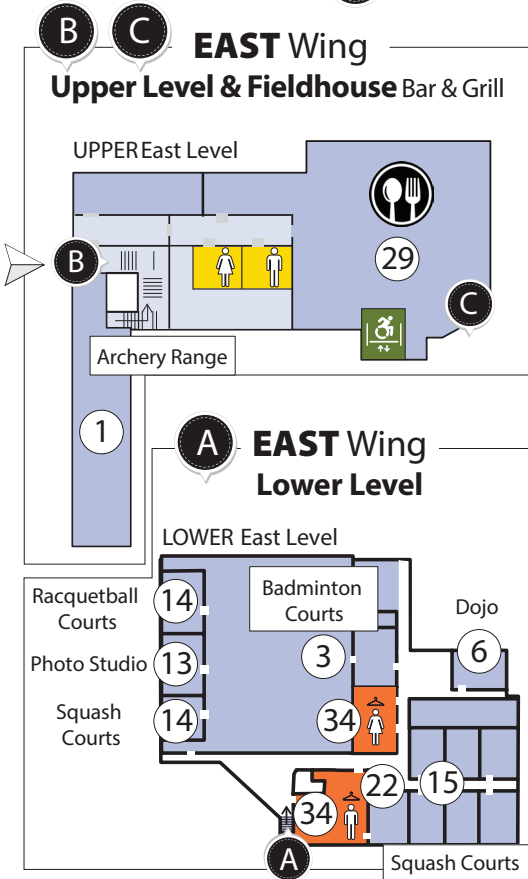

Welcome to the RA Centre

East Wing

Central Link

West Wing

House of Sport

RA Centre - Main Level

1. Archery Range - EAST WING (Upper Level)
 2. Curling Centre- EAST WING
 3. Badminton Courts - EAST WING (Lower Level)
 4. Table Tennis - CENTRAL LINK
 5. Pickleball Courts- CENTRAL LINK
 6. Dojo - EAST WING (Lower Level)
 7. Gun Range - CENTRAL LINK (Lower Level)
 8. West Gymnasium - WEST WING
 9. LifeFIT Fitness Centre - CENTRAL LINK
 10. LifeFIT Studio - CENTRAL LINK
 11. Outaouais Room - EAST WING
 12. Outdoor Pool - WEST WING
 13. Photo Studio - EAST WING (Lower Level)
 14. Racquetball Courts - EAST WING (Lower Level)
 15. Squash Courts - EAST WING (Lower Level)
 16. Squash Gallery - EAST WING
- Meeting Rooms**
17. Clark Hall - WEST WING
 18. Courtside A - EAST WING
 19. Courtside B - EAST WING
 20. MP Lundy Board Room - WEST WING (Upper Level)
 21. Acera Town Hall 1 & 2- WEST WING
 22. Lower East Meeting Room- EAST WING (Lower Level)
 23. CCE Meeting Room- EAST WING

- Offices**
24. Member Services Desk - EAST WING
 25. Event & Conference Office - WEST WING
- House of sport**
26. House of Sport Concierge - WEST WING
- Services**
27. ATM Machine - EAST WING
 28. Scotty's Corner Cafe - WEST WING
 29. Fieldhouse Restaurant - EAST WING (Upper Level)
 30. Sundeck Patio - EAST WING (Seasonal)
 31. 360 Concussion Care - EAST WING (Upper Level)
 32. Capital Sports- EAST WING
 33. LiquidGym - EAST WING
 34. East Locker Rooms - EAST WING (Lower Level)
 35. Central Locker Rooms - CENTRAL LINK (Lower Level)
 36. West Locker Rooms - WEST WING

Food & Drinks	Locker Rooms	Accessible Entrance
Washrooms	Barrier Free & Inclusive Locker Rooms	Access to Lower or Upper Level
Barrier Free & Inclusive Washroom	Elevator / Lift	