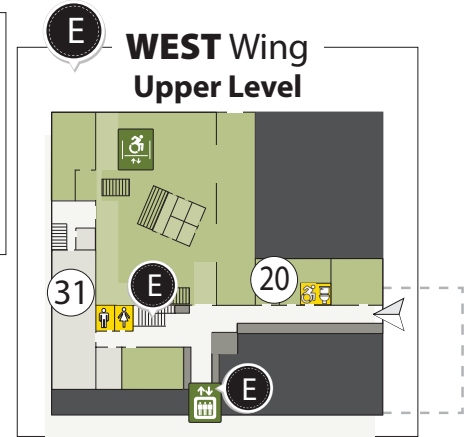

Welcome to the RA Centre

East Wing

Central Link

West Wing

House of Sport

RA Centre - Main Level

1. Archery Range - EAST WING (Upper Level)
 2. Curling Centre- EAST WING
 3. Badminton Courts - EAST WING (Lower Level)
 4. Table Tennis - CENTRAL LINK
 5. Pickleball Courts- CENTRAL LINK
 6. Dojo - EAST WING (Lower Level)
 7. Gun Range - CENTRAL LINK (Lower Level)
 8. West Gymnasium - WEST WING
 9. LifeFIT Fitness Centre - CENTRAL LINK
 10. LifeFIT Studio - CENTRAL LINK
 11. Outaouais Room - EAST WING
 12. Outdoor Pool - WEST WING
 13. Photo Studio - EAST WING (Lower Level)
 14. Racquetball Courts - EAST WING (Lower Level)
 15. Squash Courts - EAST WING (Lower Level)
 16. Squash Gallery - EAST WING
- Meeting Rooms**
17. Clark Hall - WEST WING
 18. Courtside A - EAST WING
 19. Courtside B - EAST WING
 20. MP Lundy Board Room - WEST WING (Upper Level)
 21. Acera Town Hall 1 & 2- WEST WING
 22. Lower East Meeting Room- EAST WING (Lower Level)
 23. CCE Meeting Room- EAST WING

- Offices**
24. Member Services Desk - EAST WING
 25. Event & Conference Office - WEST WING
- House of sport**
26. House of Sport Concierge - WEST WING
- Services**
27. ATM Machine - EAST WING
 28. Scotty's Corner Cafe - WEST WING
 29. Fieldhouse Restaurant - EAST WING (Upper Level)
 30. Sundeck Patio - EAST WING (Seasonal)
 31. 360 Concussion Care - EAST WING (Upper Level)
 32. Capital Sports- EAST WING
 33. LiquidGym - EAST WING
 34. East Locker Rooms - EAST WING (Lower Level)
 35. Central Locker Rooms - CENTRAL LINK (Lower Level)
 36. West Locker Rooms - WEST WING

Food & Drinks	Locker Rooms	Accessible Entrance
Washrooms	Barrier Free & Inclusive Locker Rooms	Access to Lower or Upper Level
Barrier Free & Inclusive Washroom	Elevator / Lift	